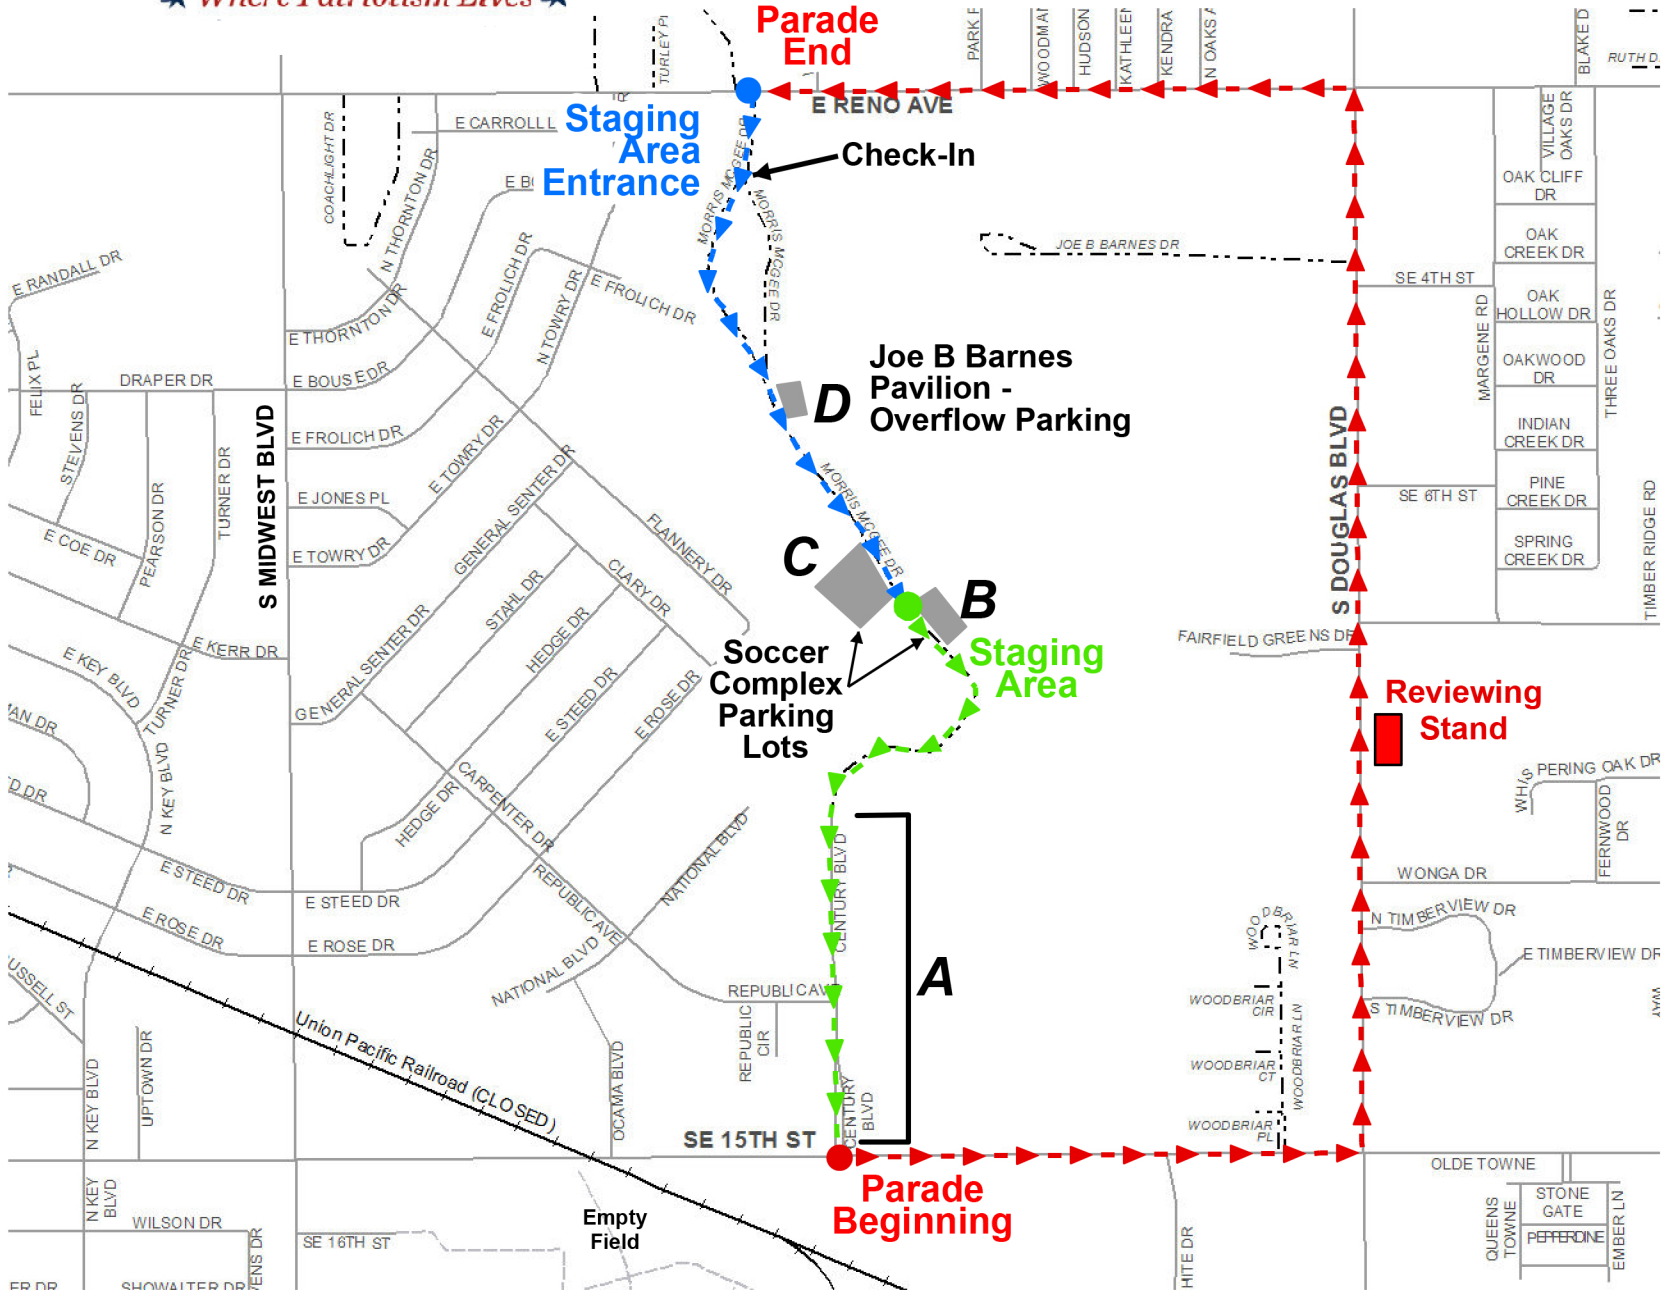

MIDWEST CITY VETERANS DAY PARADE

★ *Where Patriotism Lives* ★

Legend

- Staging Route
- Parade Route
- Return Route