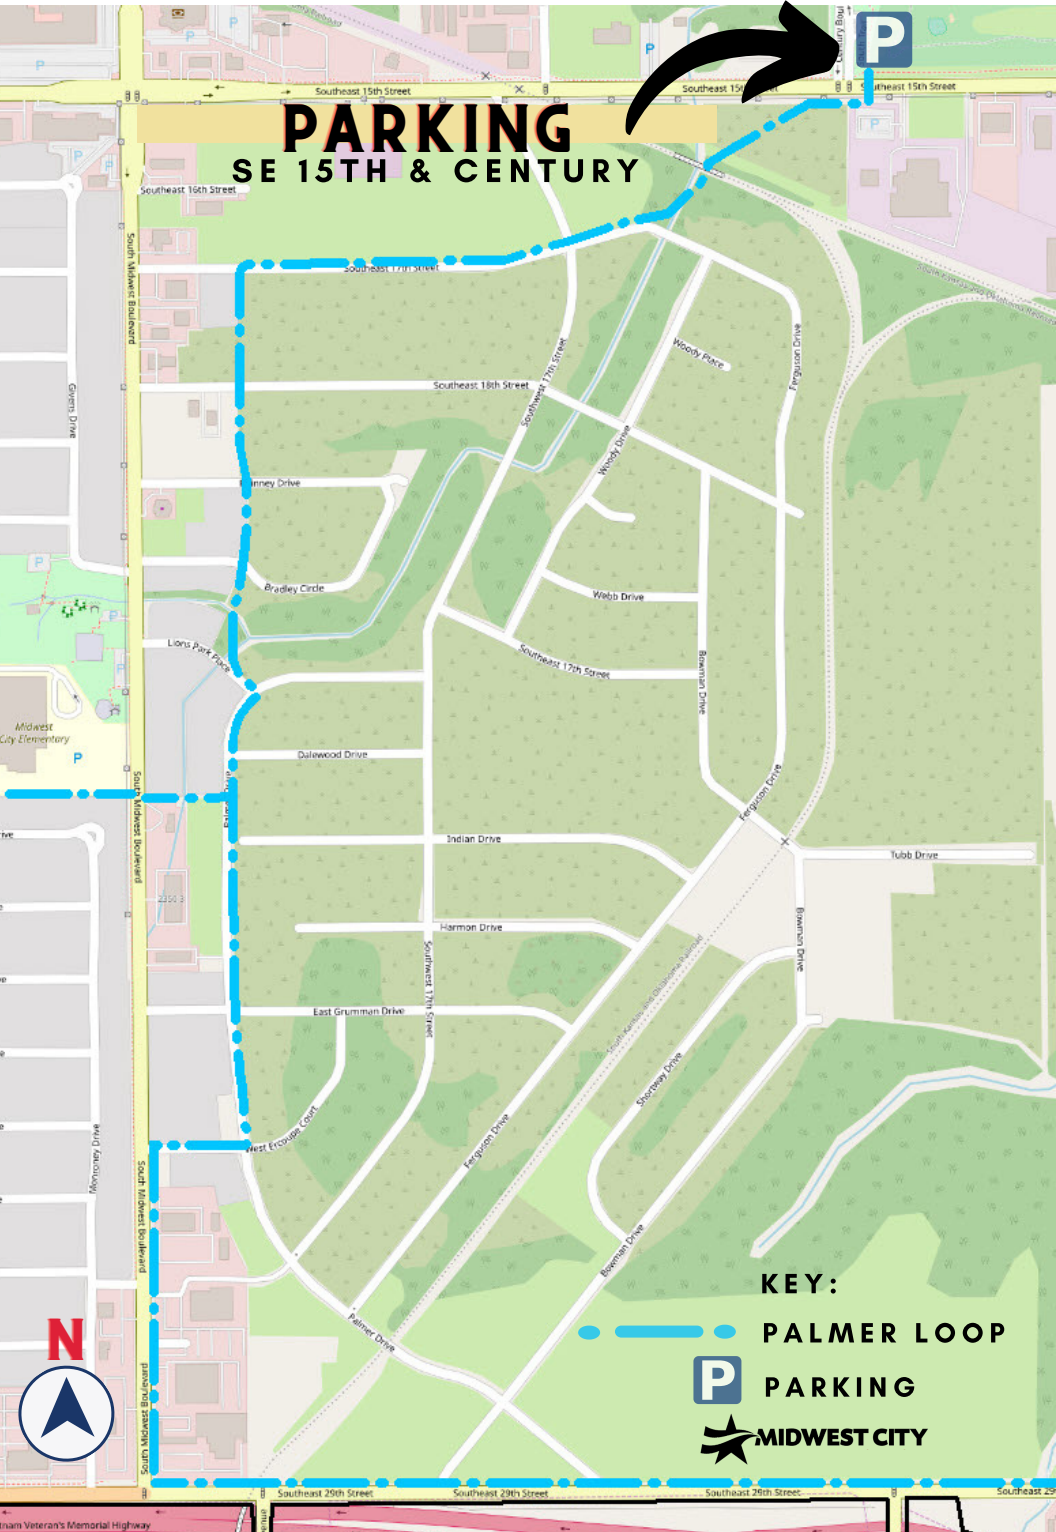

SPIRIT TRAILS - PALMER LOOP

PARKING
SE 15TH & CENTURY

- KEY:**
-  PALMER LOOP
 -  PARKING
 -  MIDWEST CITY