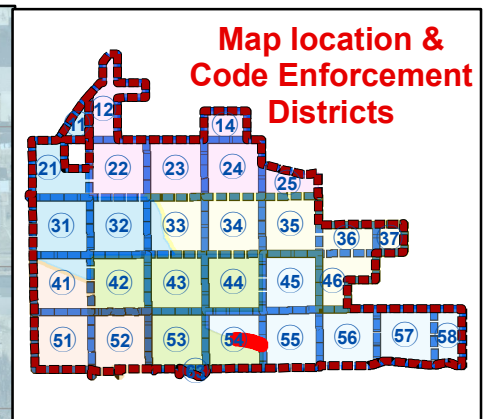

2019 NearMap image of Midwest City

Rail Rd and Spur

Neighborhood Association

Neighborhood Initiative Coordinator:
Elyse Davis

Date Saved: 3/2/2020

Comm Action Officer / Code Officer:
SGT Branham / Bill Pascoe

Note: Private roads labeled in italics with brown type

THIS MAP IS A GENERAL INFORMATION PUBLIC RESOURCE. THE CITY OF MIDWEST CITY MAKES NO WARRANTY, REPRESENTATION OR GUARANTEE AS TO THE CONTENT, ACCURACY, TIMELINESS OR COMPLETENESS OF ANY OF THE INFORMATION PROVIDED ON THIS MAP. ANY PARTY'S USE OR RELIANCE ON THIS MAP OR ANY INFORMATION ON IT IS AT THAT PARTY'S OWN RISK AND WITHOUT LIABILITY TO THE CITY OF MIDWEST CITY, ITS OFFICIALS OR ITS EMPLOYEES FOR ANY DISCREPANCIES, ERRORS OR VARIANCES THAT MAY EXIST.