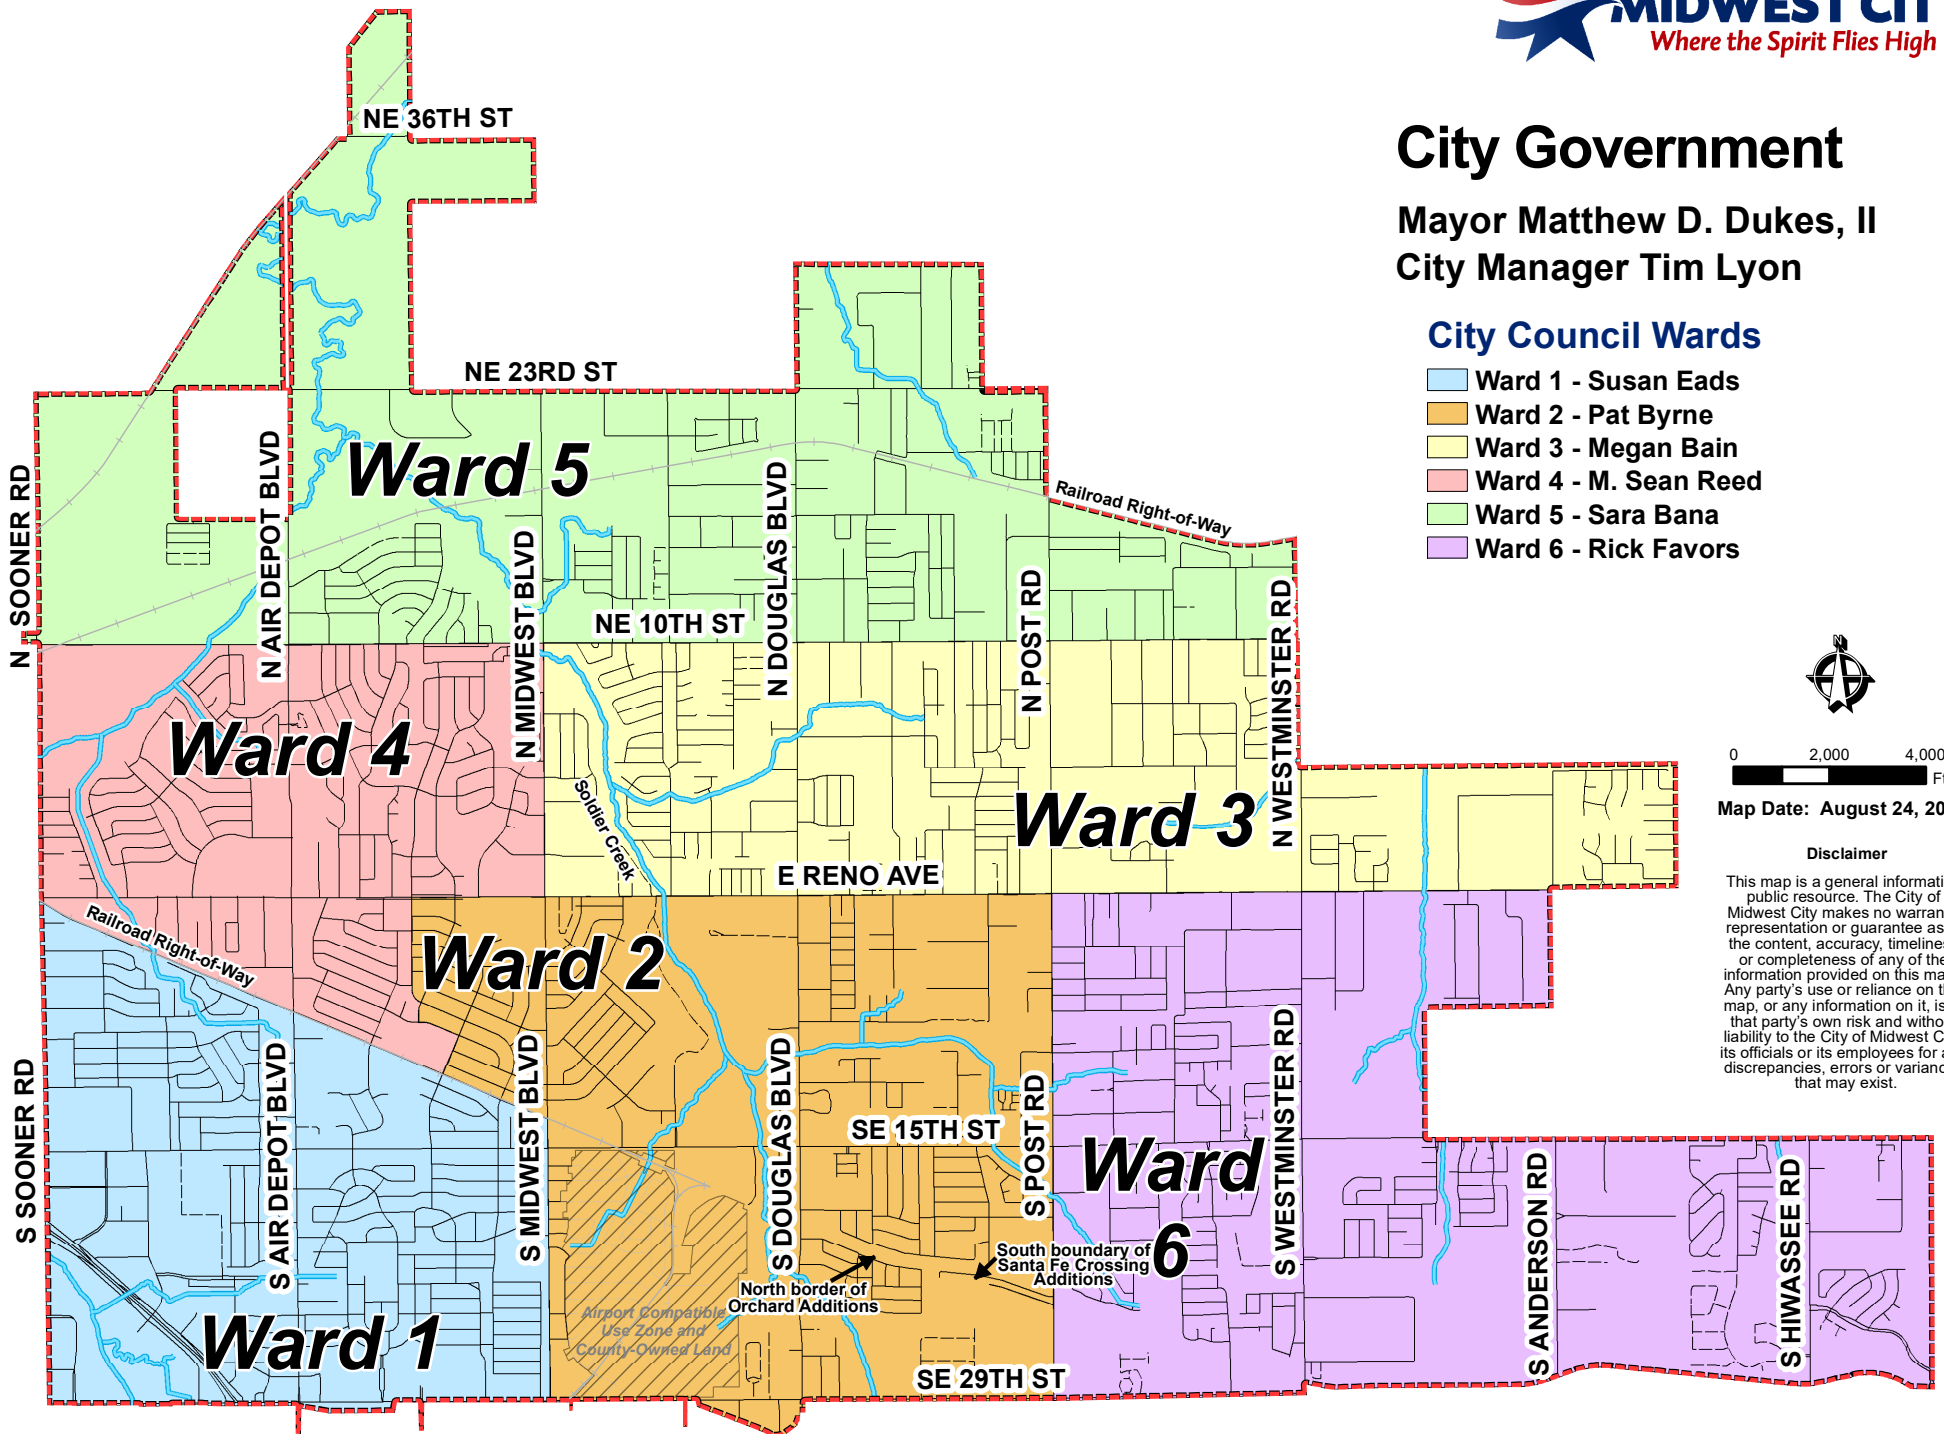

City Government

Mayor Matthew D. Dukes, II
City Manager Tim Lyon

City Council Wards

- Ward 1 - Susan Eads
- Ward 2 - Pat Byrne
- Ward 3 - Megan Bain
- Ward 4 - M. Sean Reed
- Ward 5 - Sara Bana
- Ward 6 - Rick Favors

Map Date: August 24, 2022

Disclaimer

This map is a general information public resource. The City of Midwest City makes no warranty, representation or guarantee as to the content, accuracy, timeliness or completeness of any of the information provided on this map. Any party's use or reliance on this map, or any information on it, is at that party's own risk and without liability to the City of Midwest City, its officials or its employees for any discrepancies, errors or variances that may exist.