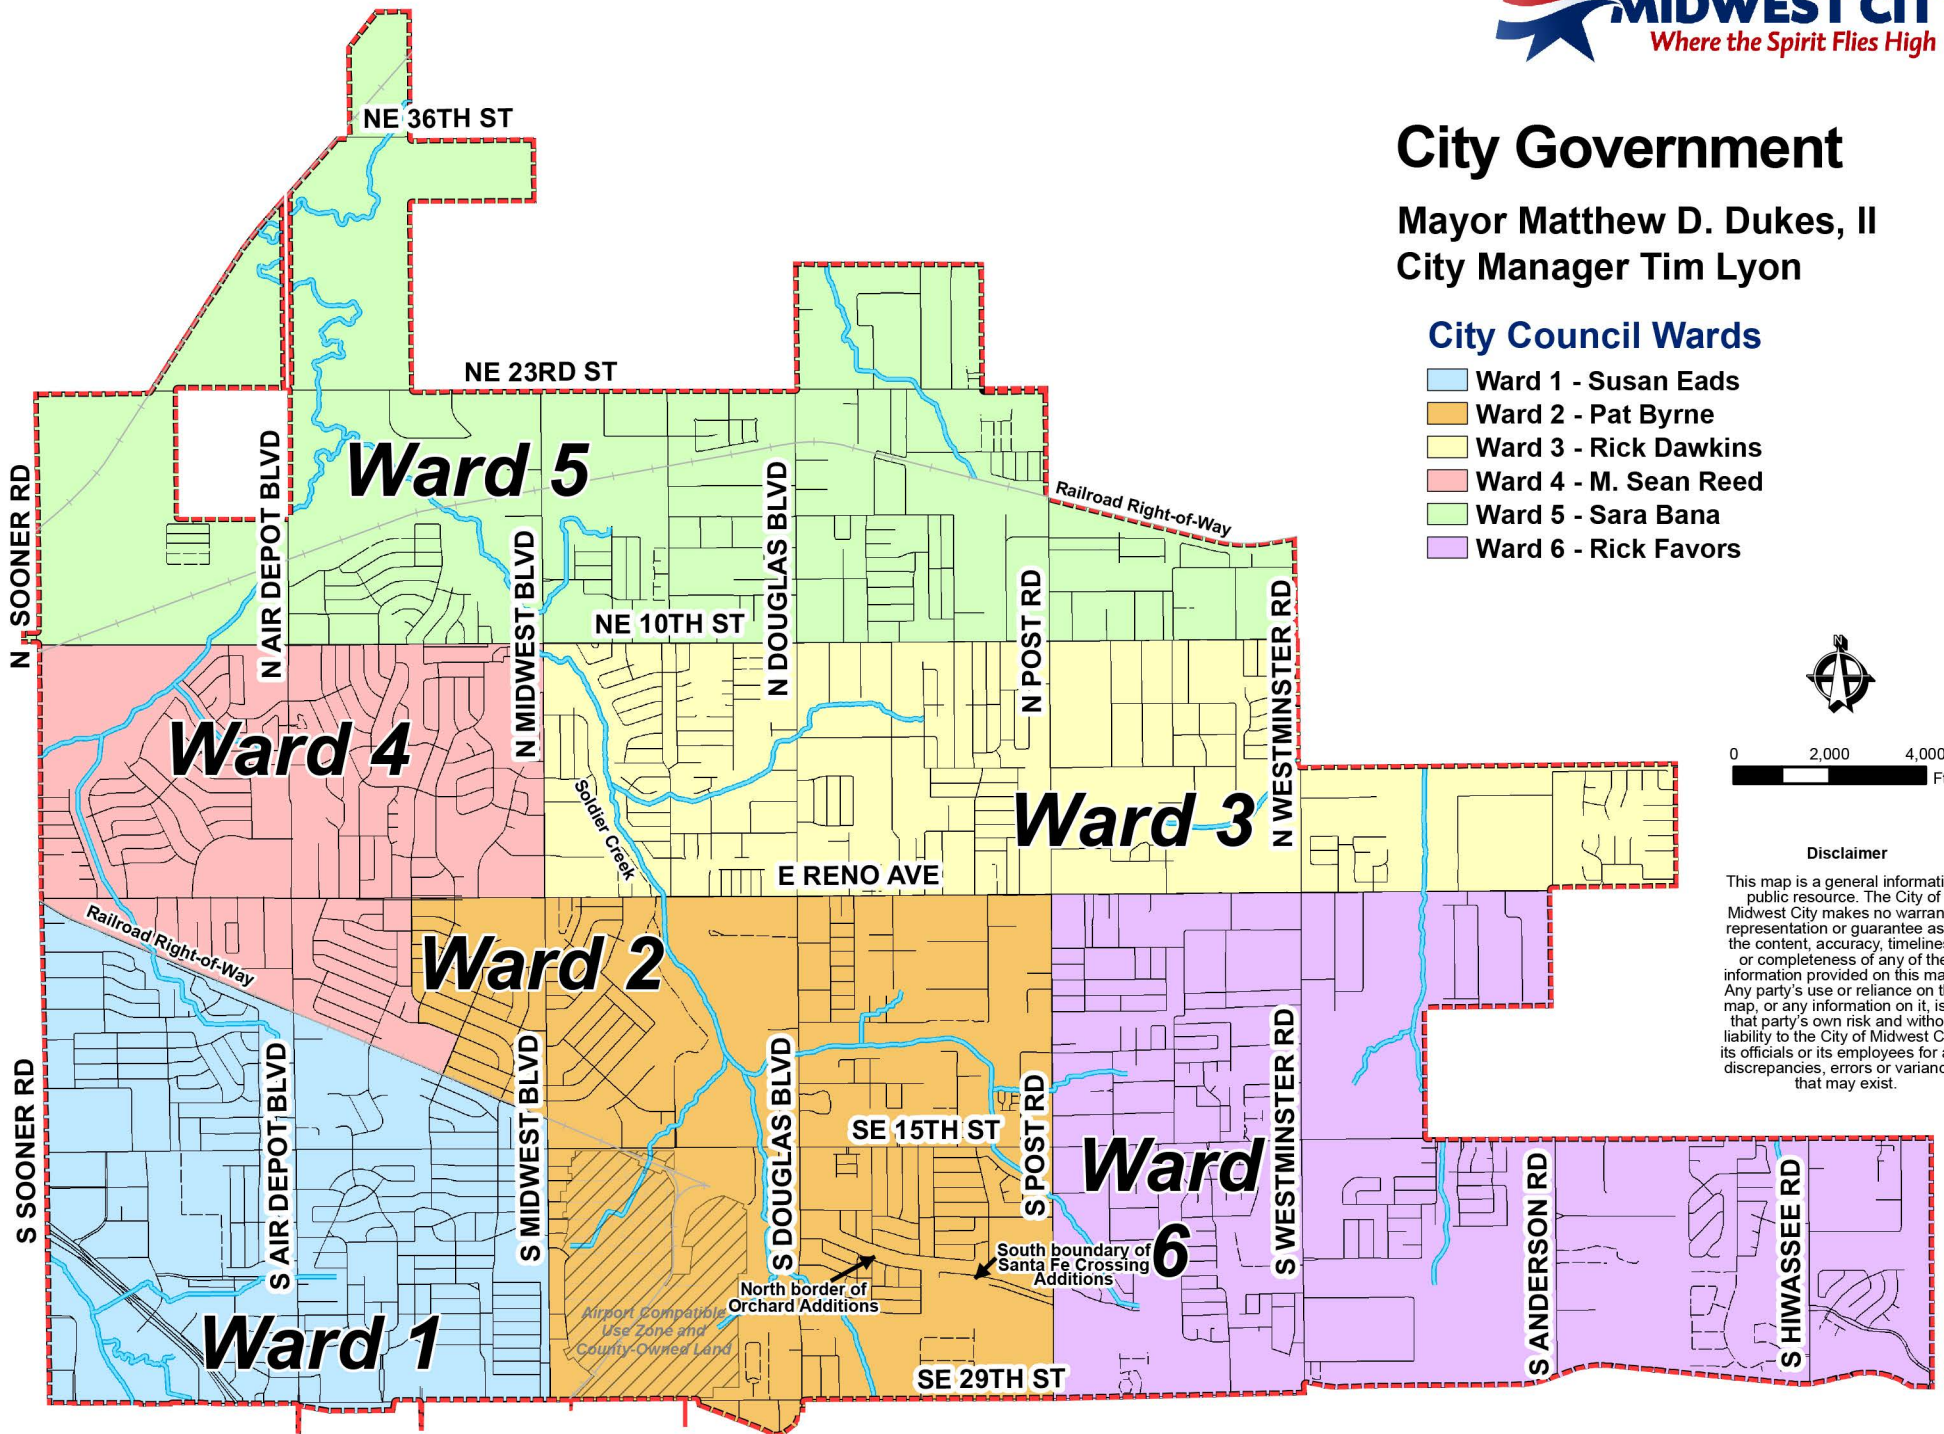

City Government

Mayor Matthew D. Dukes, II
City Manager Tim Lyon

City Council Wards

- Ward 1 - Susan Eads
- Ward 2 - Pat Byrne
- Ward 3 - Rick Dawkins
- Ward 4 - M. Sean Reed
- Ward 5 - Sara Bana
- Ward 6 - Rick Favors

Disclaimer

This map is a general information public resource. The City of Midwest City makes no warranty, representation or guarantee as to the content, accuracy, timeliness or completeness of any of the information provided on this map. Any party's use or reliance on this map, or any information on it, is at that party's own risk and without liability to the City of Midwest City, its officials or its employees for any discrepancies, errors or variances that may exist.