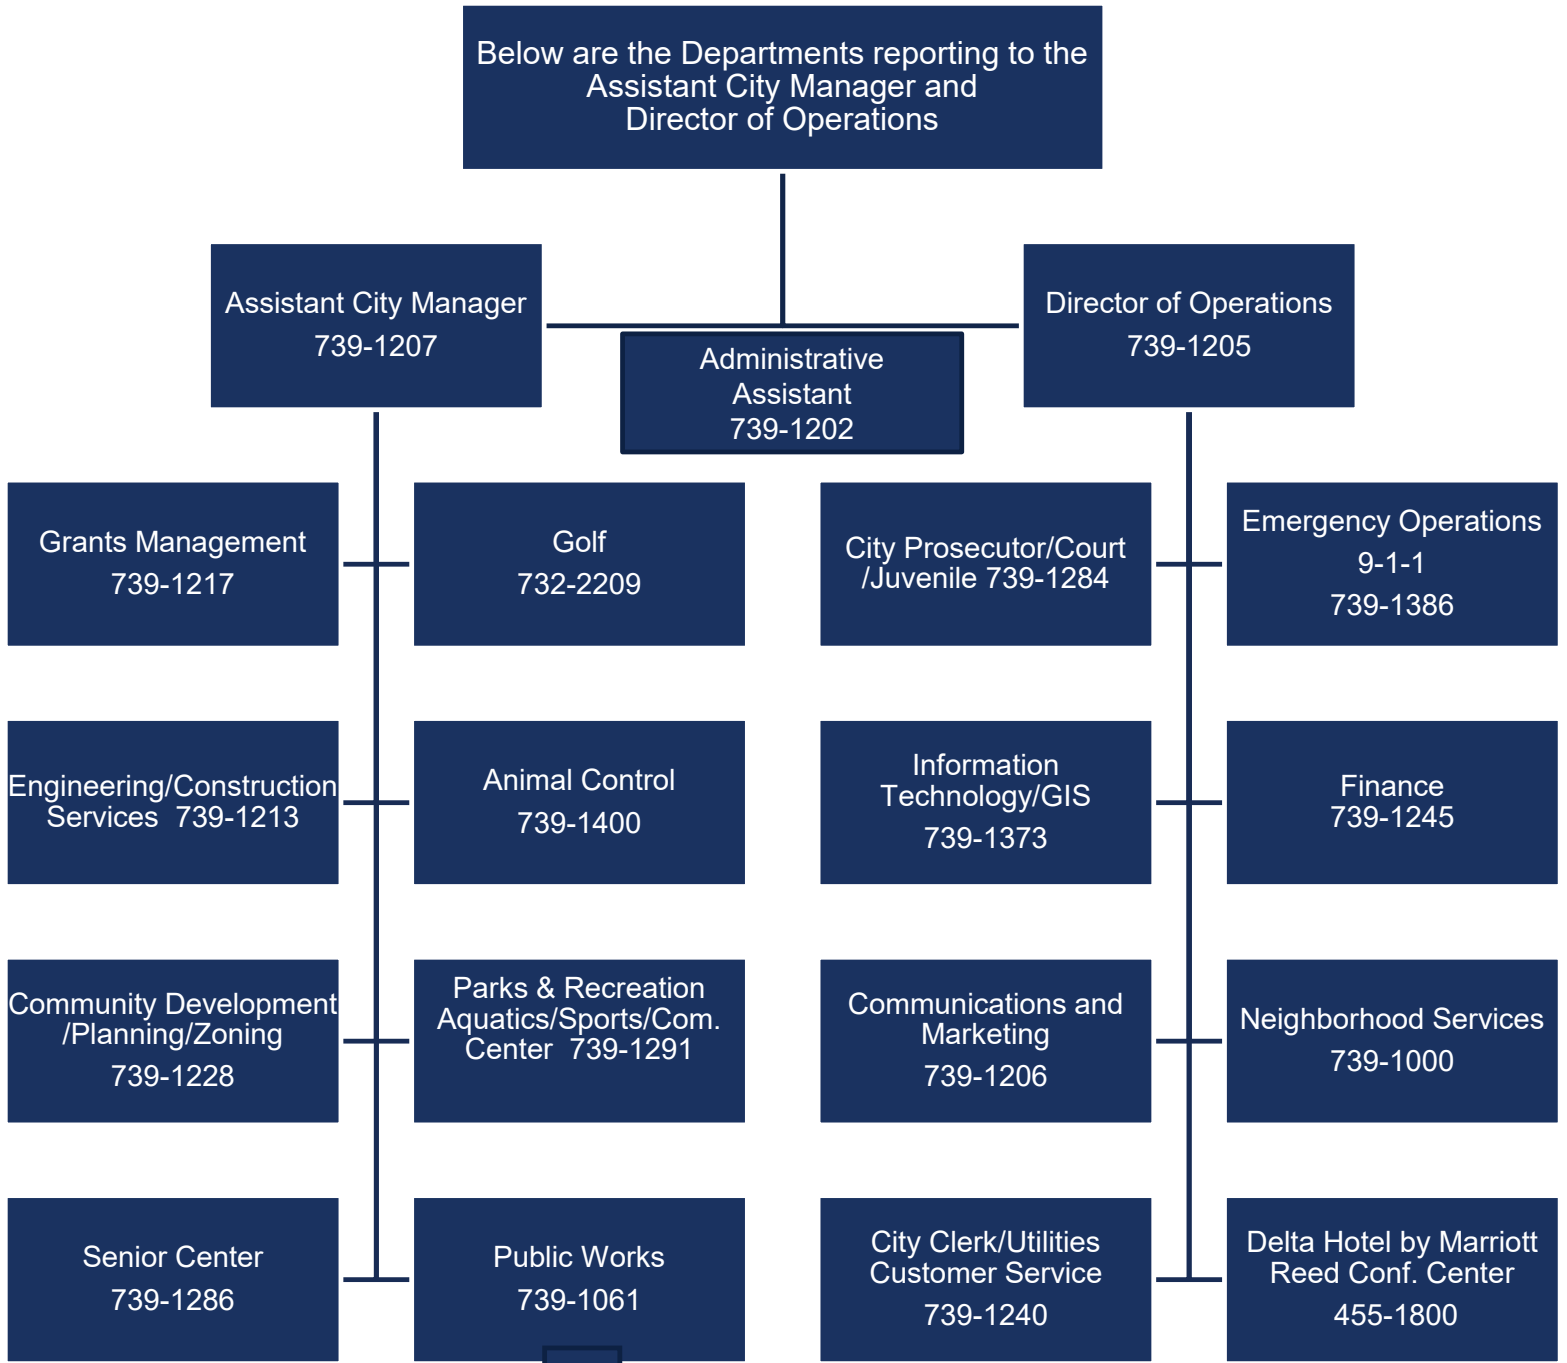

City of Midwest City Organizational Chart

City of Midwest City Organizational Chart continued

City of Midwest City Organizational Chart continued

Below are the Departments
reporting to the
Public Works Director