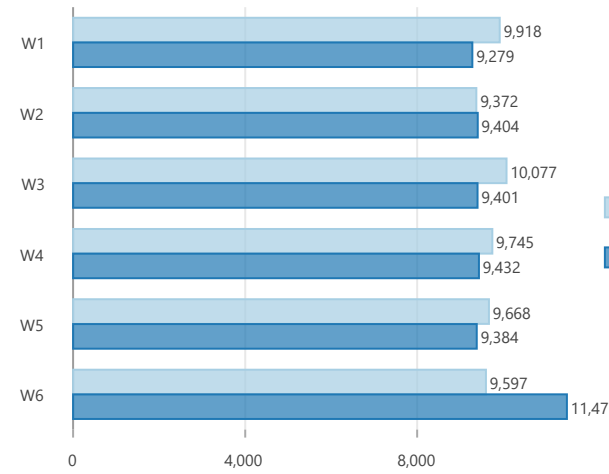

City Government

Mayor - Matthew D. Dukes, II
City Manager - Tim Lyon

Proposed Ward Boundaries

- Ward 1 - Susan Eads
- Ward 2 - Pat Byrne
- Ward 3 - Megan Bain
- Ward 4 - Sean Reed
- Ward 5 - Sara Bana
- Ward 6 - Rick Favors

1 in = 3,000 ft

when printed actual size
on 11"x17" paper

DISCLAIMER

This map is a general information public resource. The City of Midwest City makes no warranty, representation or guarantee as to the content, accuracy, timeliness or completeness of any of the information provided on this map. Any party's use or reliance on this map, or any information on it, is at that party's own risk and without liability to the City of Midwest City, its officials or its employees for any discrepancies, errors or variances that may exist.