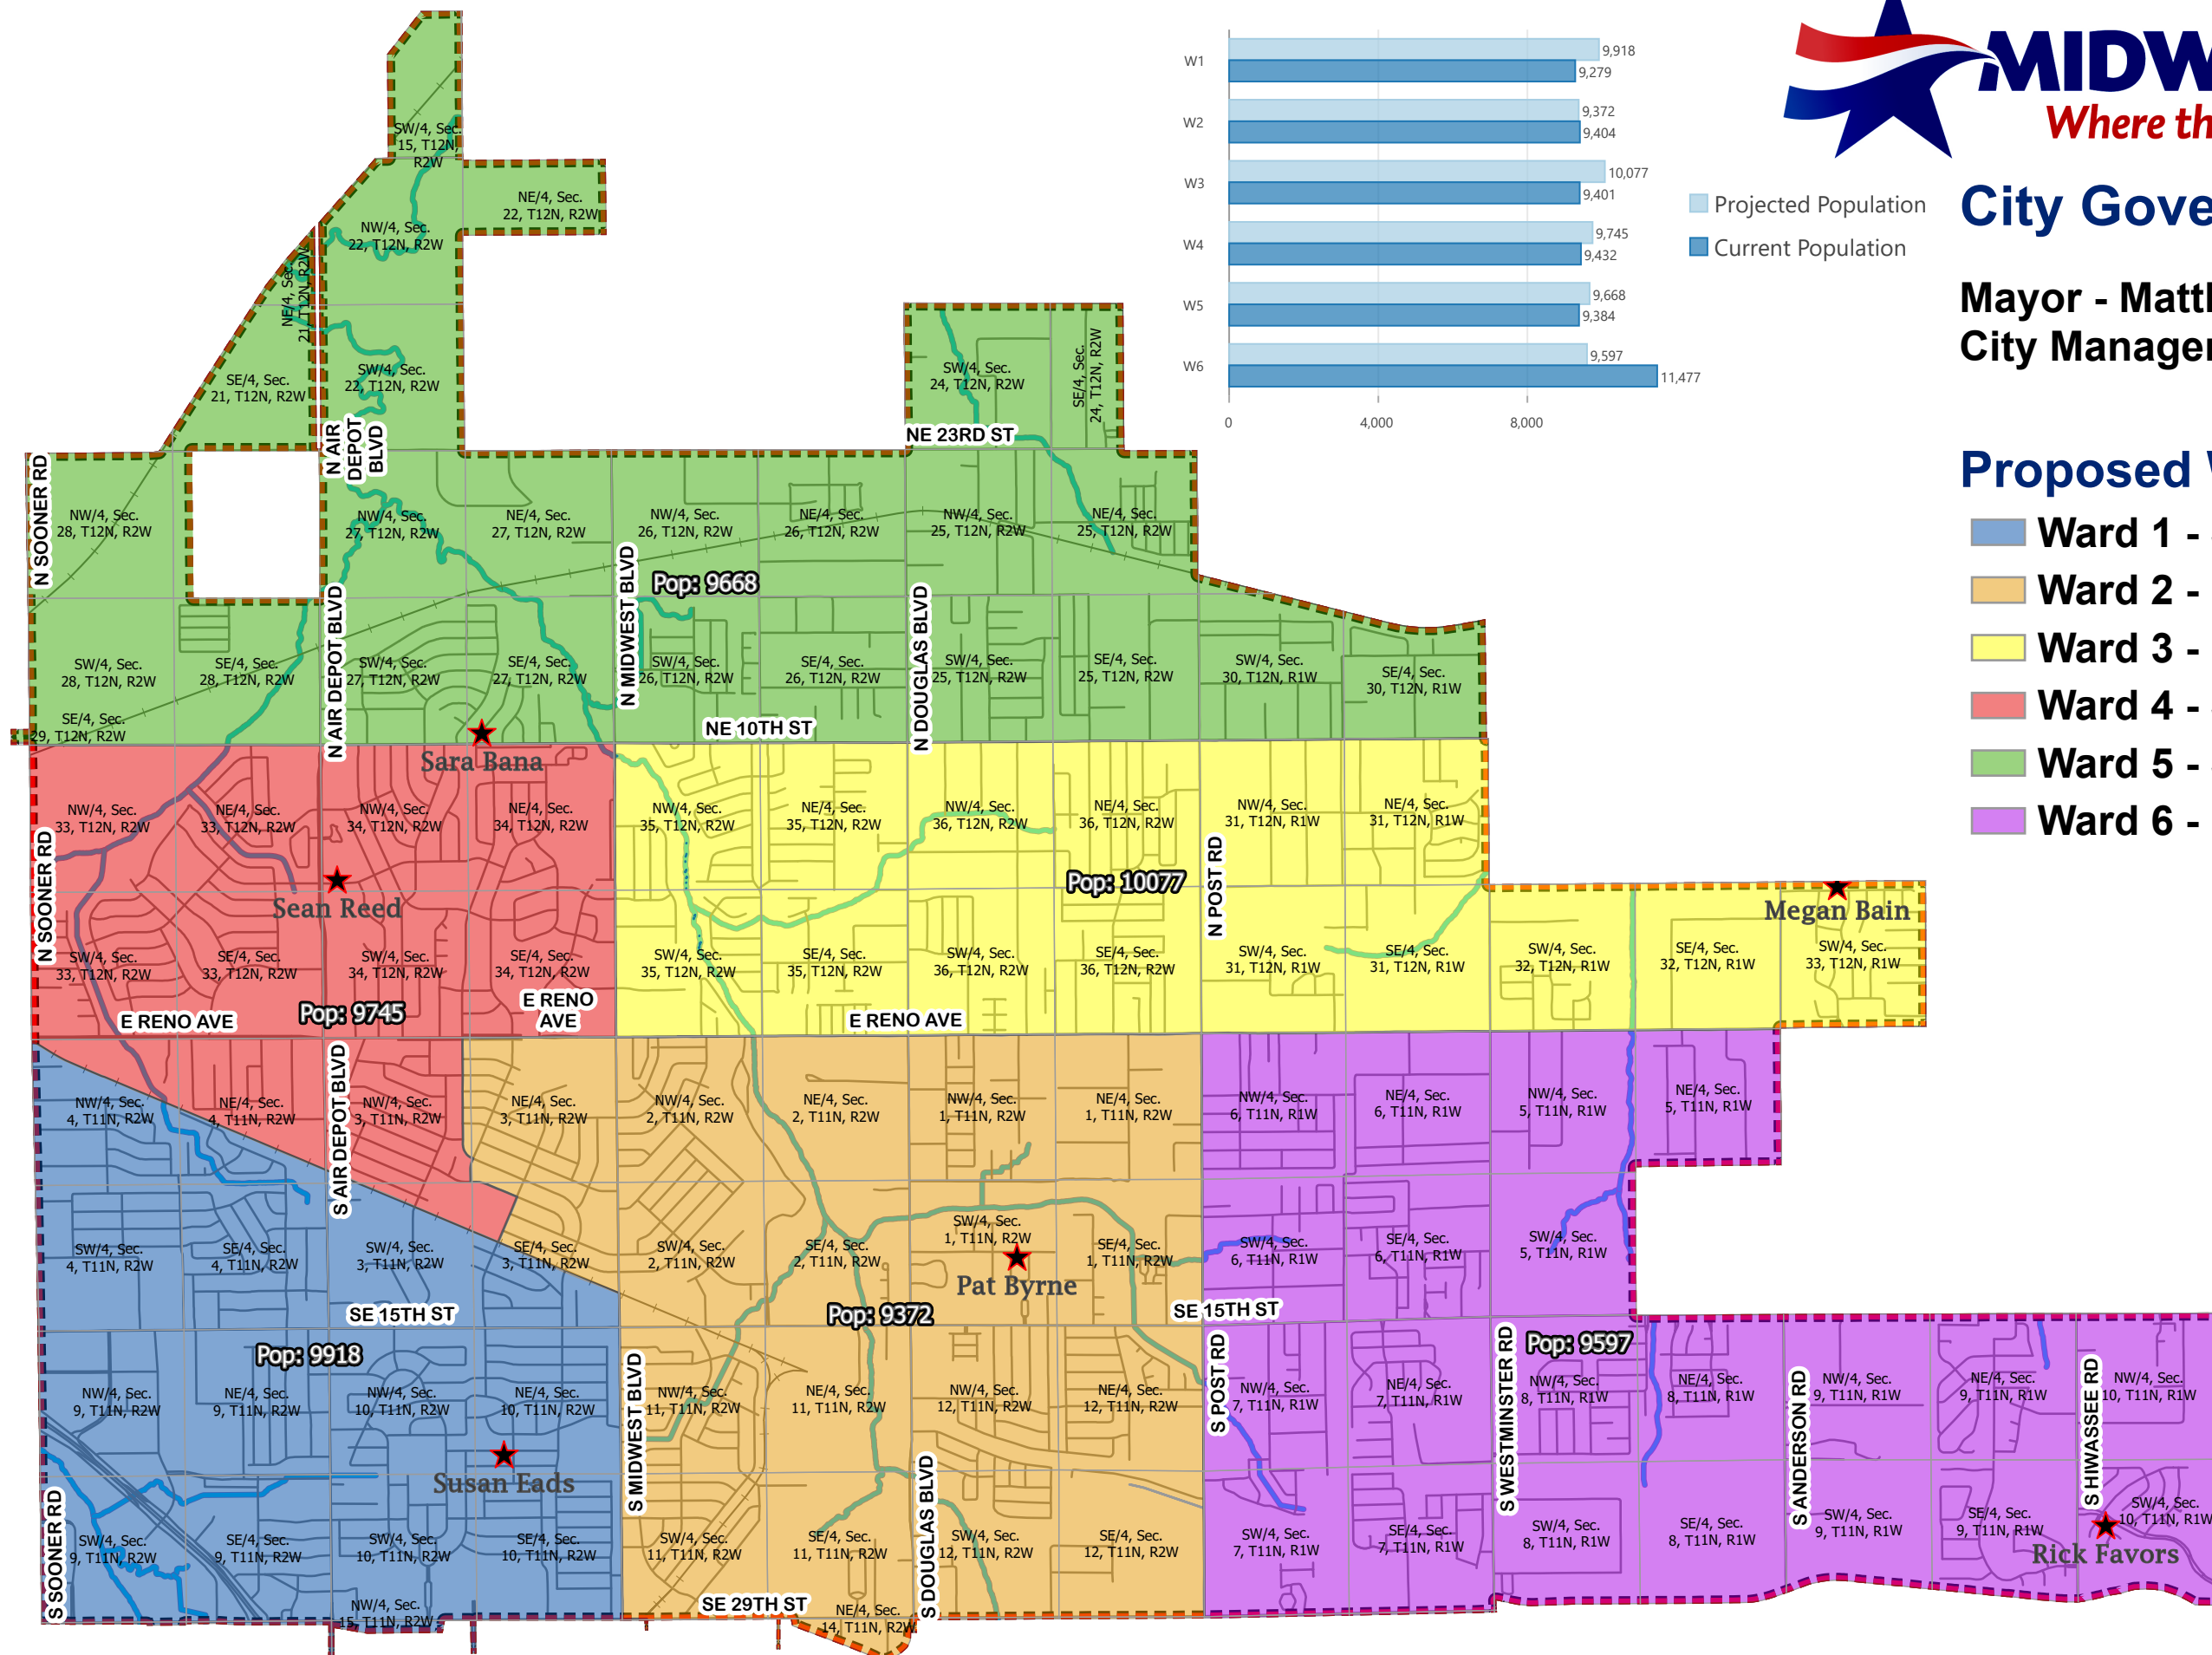

City Government

Mayor - Matthew D. Dukes, II
City Manager - Tim Lyon

Proposed Ward Boundaries

- Ward 1 - Susan Eads
- Ward 2 - Pat Byrne
- Ward 3 - Megan Bain
- Ward 4 - Sean Reed
- Ward 5 - Sara Bana
- Ward 6 - Rick Favors

1 in = 3,000 ft

when printed actual size
on 11"x17" paper

DISCLAIMER

This map is a general information public resource. The City of Midwest City makes no warranty, representation or guarantee as to the content, accuracy, timeliness or completeness of any of the information provided on this map. Any party's use or reliance on this map, or any information on it, is at that party's own risk and without liability to the City of Midwest City, its officials or its employees for any discrepancies, errors or variances that may exist.