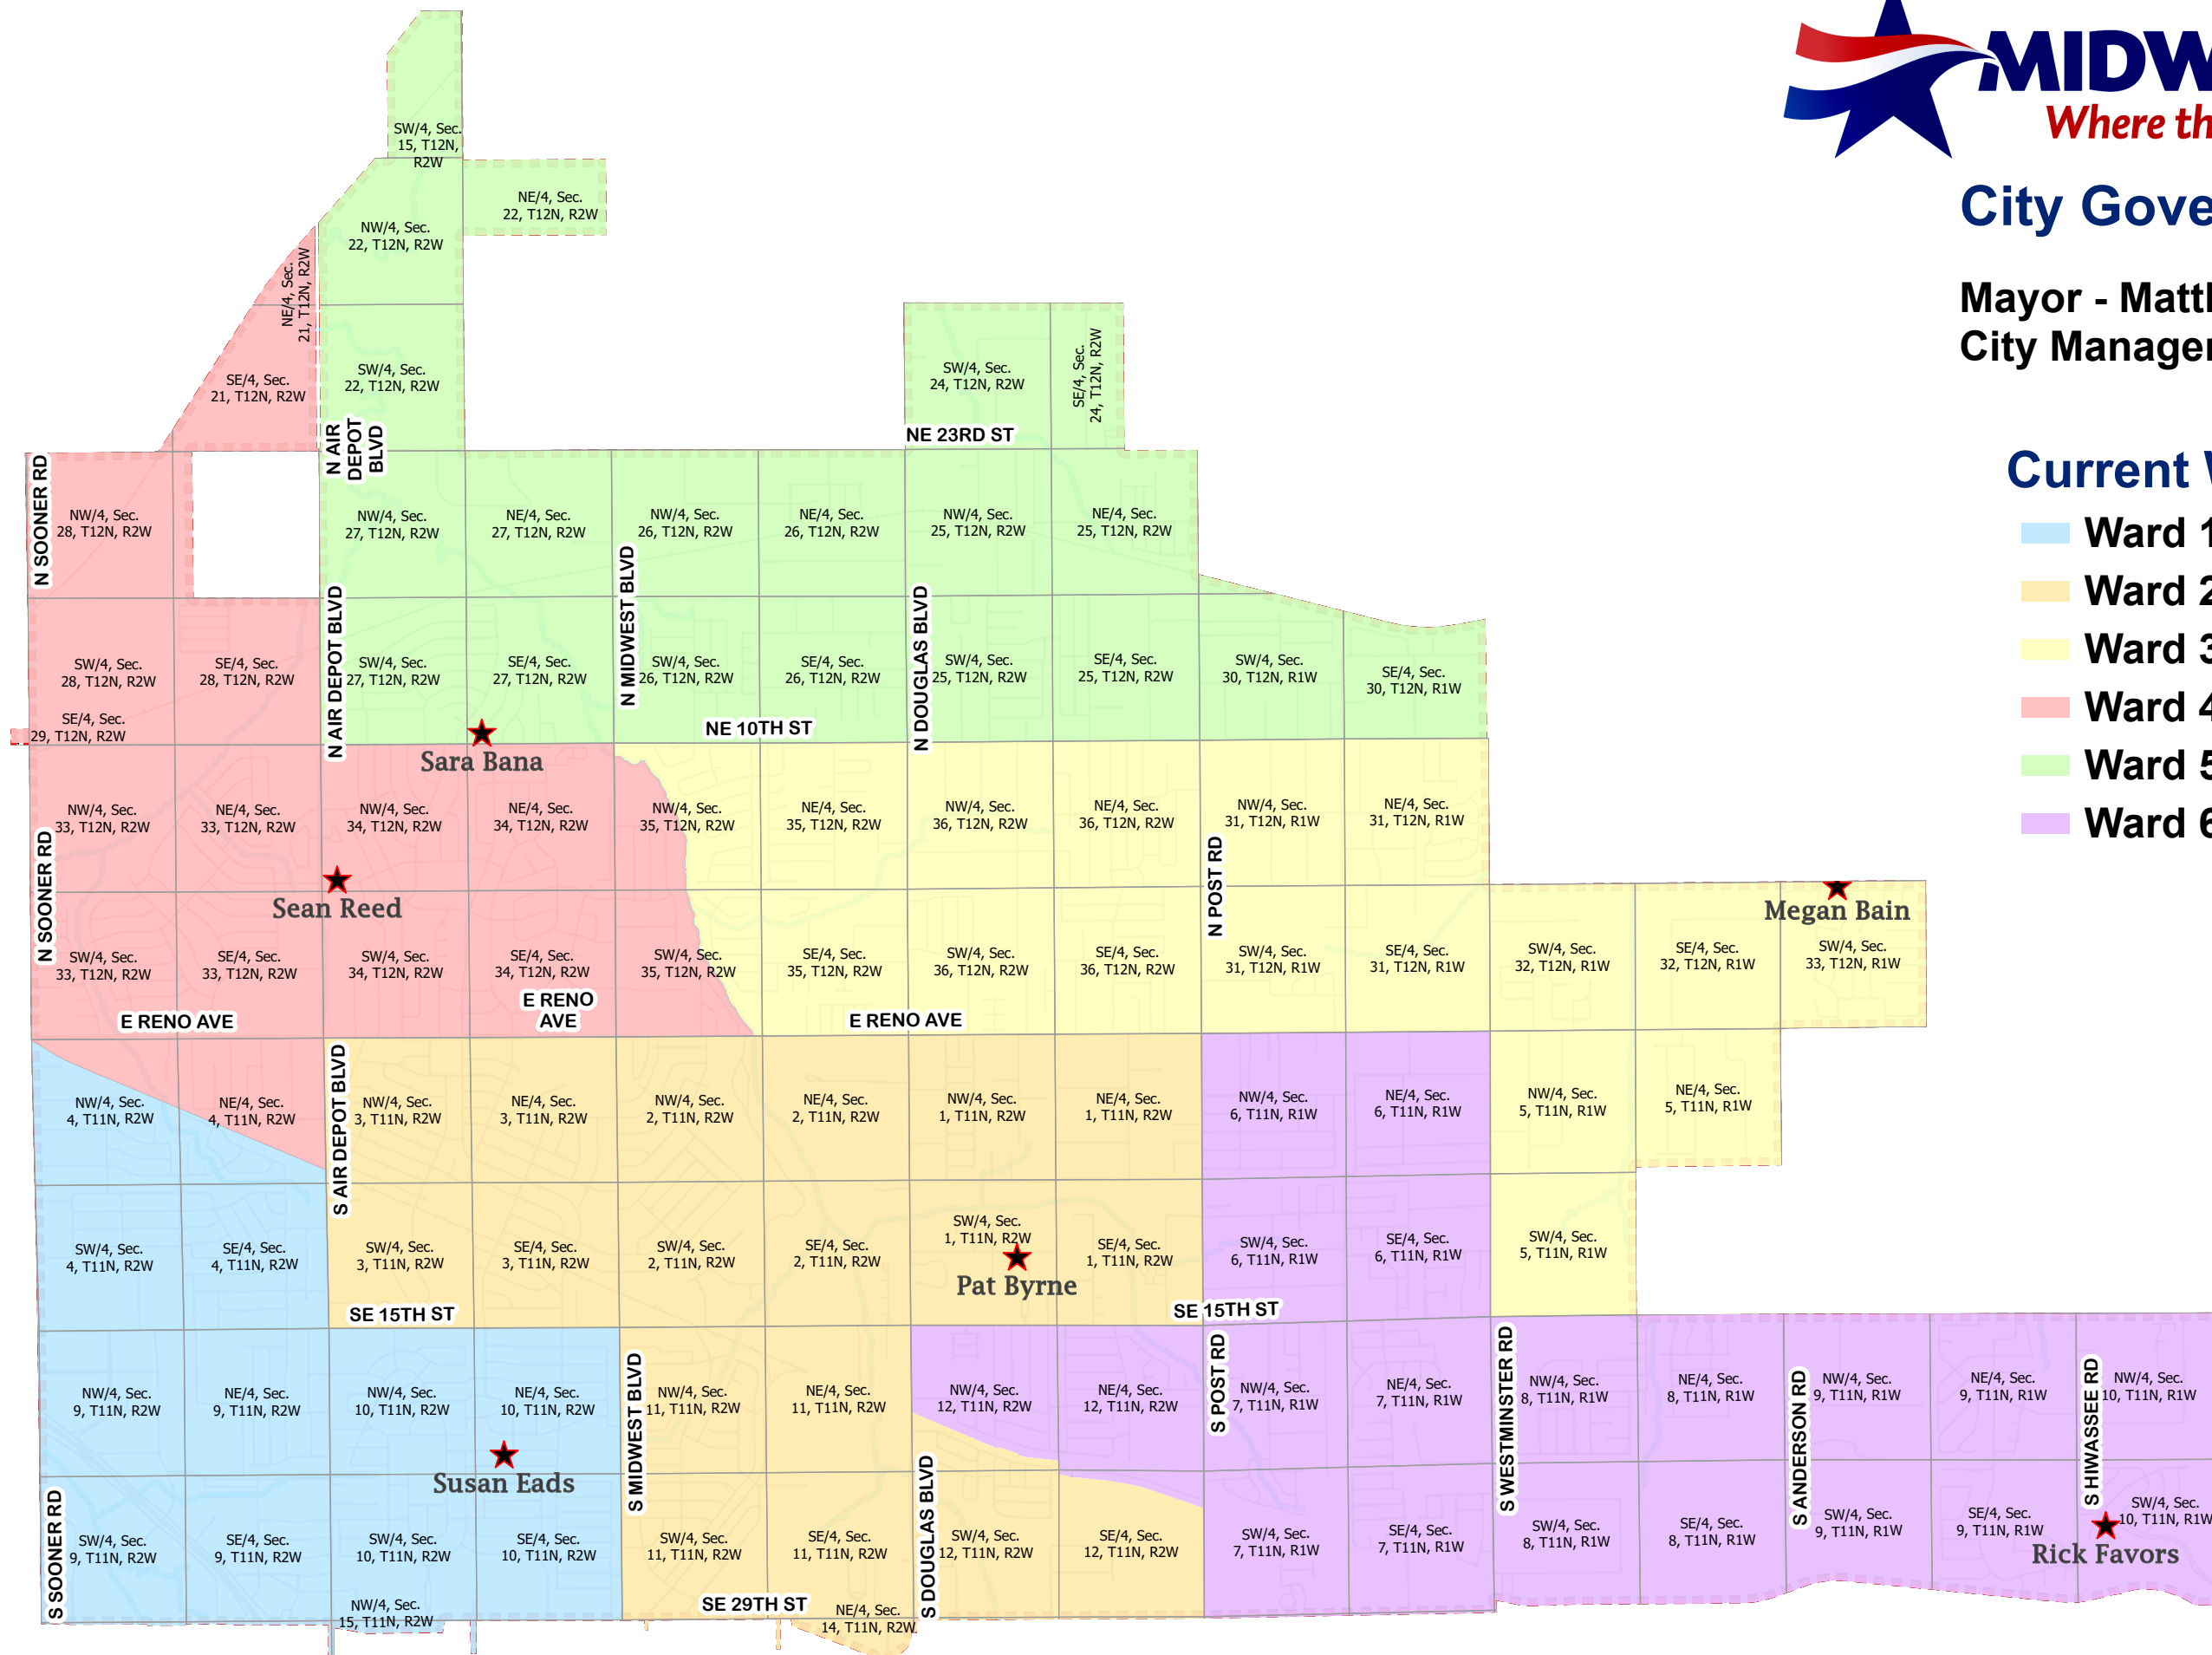

## City Government

Mayor - Matthew D. Dukes, II  
City Manager - Tim Lyon

### Current Ward Boundaries

- Ward 1 - Susan Eads
- Ward 2 - Pat Byrne
- Ward 3 - Megan Bain
- Ward 4 - Sean Reed
- Ward 5 - Sara Bana
- Ward 6 - Rick Favors

1 in = 3,000 ft

when printed actual size  
on 11"x17" paper

#### DISCLAIMER

This map is a general information public resource. The City of Midwest City makes no warranty, representation or guarantee as to the content, accuracy, timeliness or completeness of any of the information provided on this map. Any party's use or reliance on this map, or any information on it, is at that party's own risk and without liability to the City of Midwest City, its officials or its employees for any discrepancies, errors or variances that may exist.