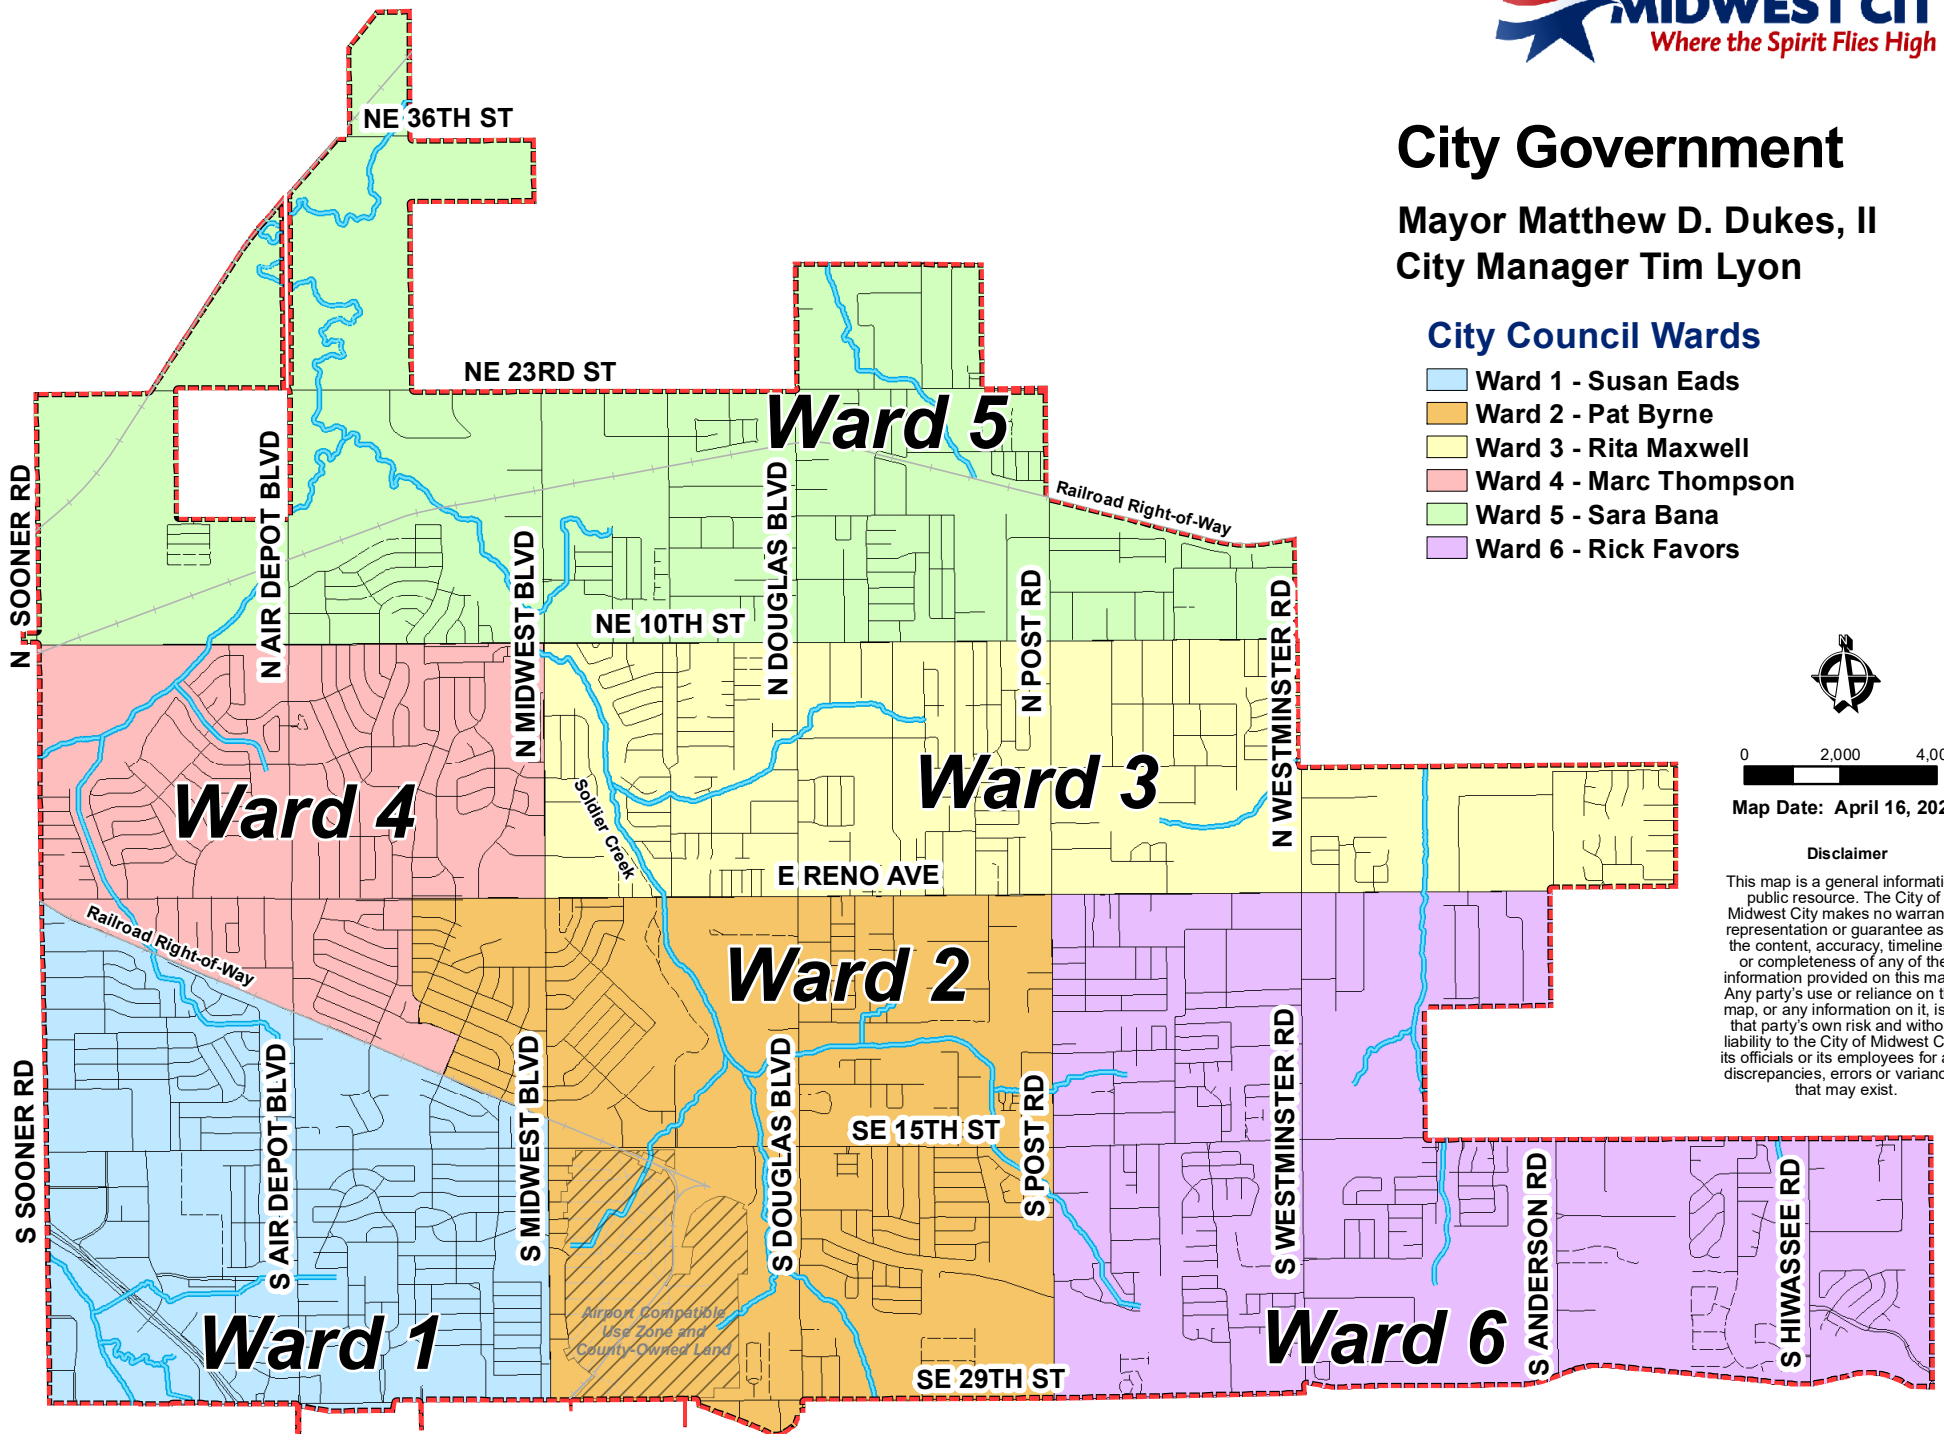

City Government

Mayor Matthew D. Dukes, II
City Manager Tim Lyon

City Council Wards

- Ward 1 - Susan Eads
- Ward 2 - Pat Byrne
- Ward 3 - Rita Maxwell
- Ward 4 - Marc Thompson
- Ward 5 - Sara Bana
- Ward 6 - Rick Favors

0 2,000 4,000
Ft

Map Date: April 16, 2024

Disclaimer

This map is a general information public resource. The City of Midwest City makes no warranty, representation or guarantee as to the content, accuracy, timeliness or completeness of any of the information provided on this map. Any party's use or reliance on this map, or any information on it, is at that party's own risk and without liability to the City of Midwest City, its officials or its employees for any discrepancies, errors or variances that may exist.